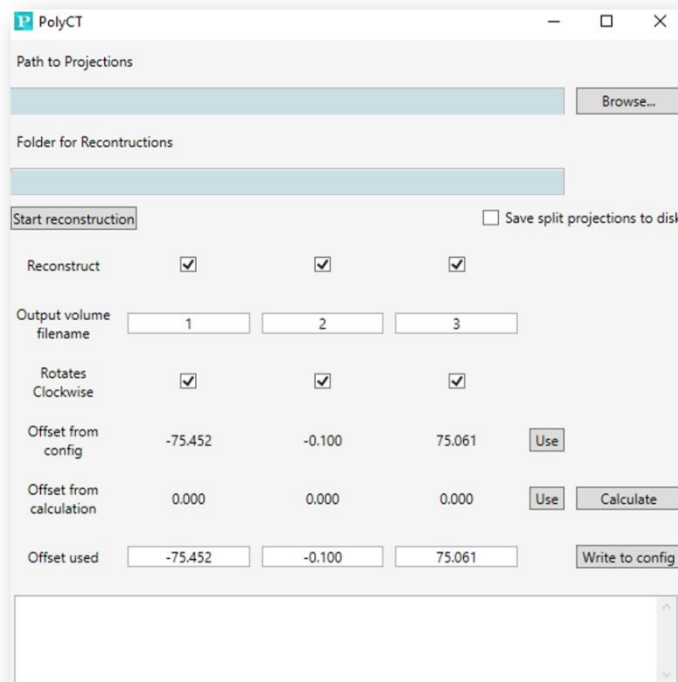

DATA SHEET OF POLYREKO – Dedicated software for PolyCT

Technical Specifications and Product Content

Supported data formats	Waygate - *.pca YXLON – Geminy YXLON - *.xxm Bruker – *.log Diondo - *.xml Werth - *.raw
Reconstruction	3D-CT FBP Helical-CT
Plattform	Win10 or heigher OpenGL
System requirements	32 GB RAM or more NVIDIA1080 Ti or higher AMD Radeon Pro